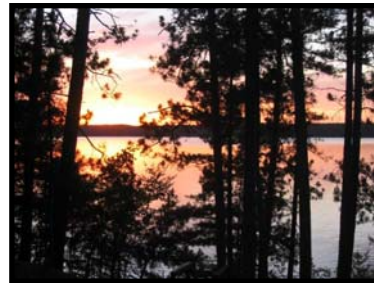

Majestic Pine Lodge – A Distinctive Private Vacation Home Rental

Located on the picturesque shores of Lac Courte Oreilles

Whether you choose to nestle in at the Lodge and read a book in front of the fireplace, listen to the wind whisper in the nearby pines from the oversized screened-in three-season porch, swim, boat, observe the nearby laughing loons, fish, or perhaps enjoy the warm camaraderie around an evening bon fire, this pristine property offers your family and friends the vacation you have been looking for in a rustically elegant Northern Wisconsin retreat.

1.877.LCO.LAKE
info@majesticpinelodge.com
www.majesticpinelodge.com

Majestic Pine Lodge – An Exquisite Private Vacation Home Rental Located on Lac Courte Oreilles

Welcome...

Welcome to Majestic Pine Lodge located on the picturesque shores of Lac Courte Oreilles. Conveniently situated only 15 minutes from Hayward, Wisconsin, this brand new private vacation home offers you all the finest amenities, quality craftsmanship, and attention to detail you would expect in this executive retreat. This very spacious and elegant chalet style Lodge is crafted with unique log siding and provides breathtaking views from floor to ceiling on one of the Hayward Lakes area most sought after clear water lakes.

Why Lac Courte Oreilles?

Lac Courte Oreilles is one of the area's finest lakes. It is deep, clear and produces many trophy class fish including several muskies, bass, and walleyes. Big Lac Courte Oreilles offers visibility down to a depth of 14 feet along with a maximum depth of 90 feet. It is one of the top 10 largest lakes in the state and is known for its excellent fishing and superb recreational attributes.